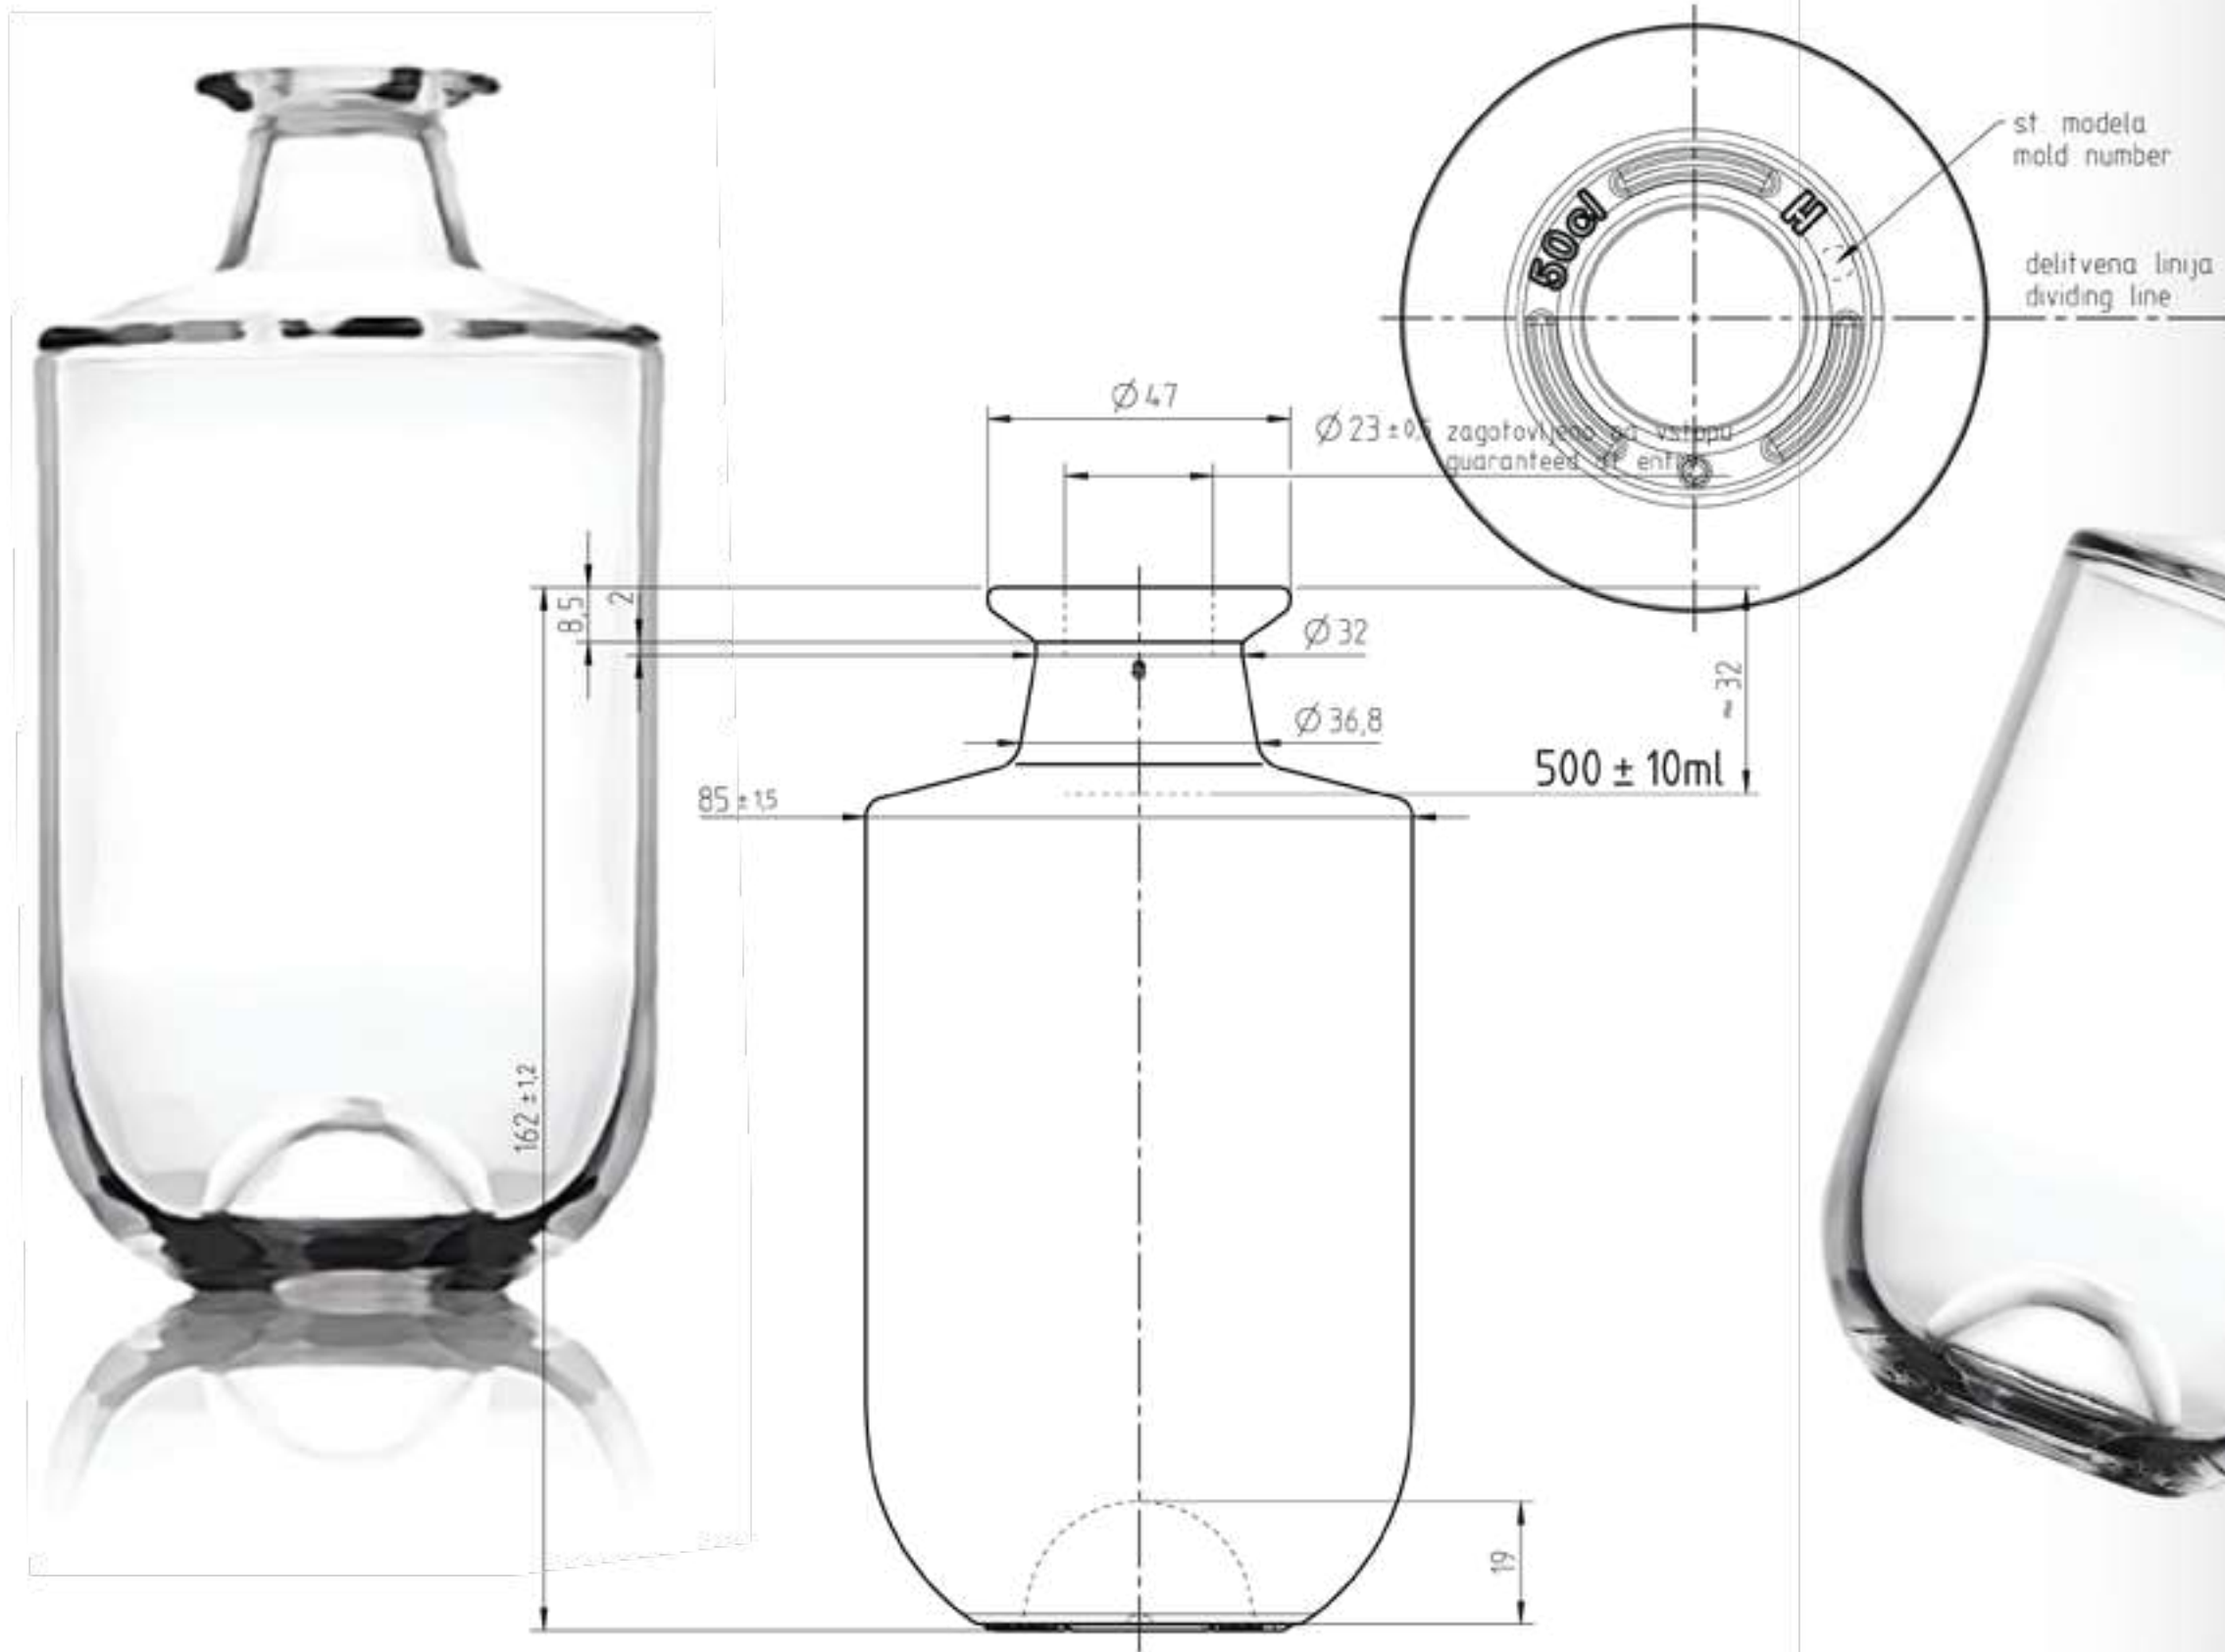

IT IS NOT A BOTTLE.
IT IS AN ADVENTURE.

HRASTNIK1860
DESIGN STUDIO

Embracing the
glass shapes
creatively.

GET YOUR NEW CONCEPT AND DESIGN HERE