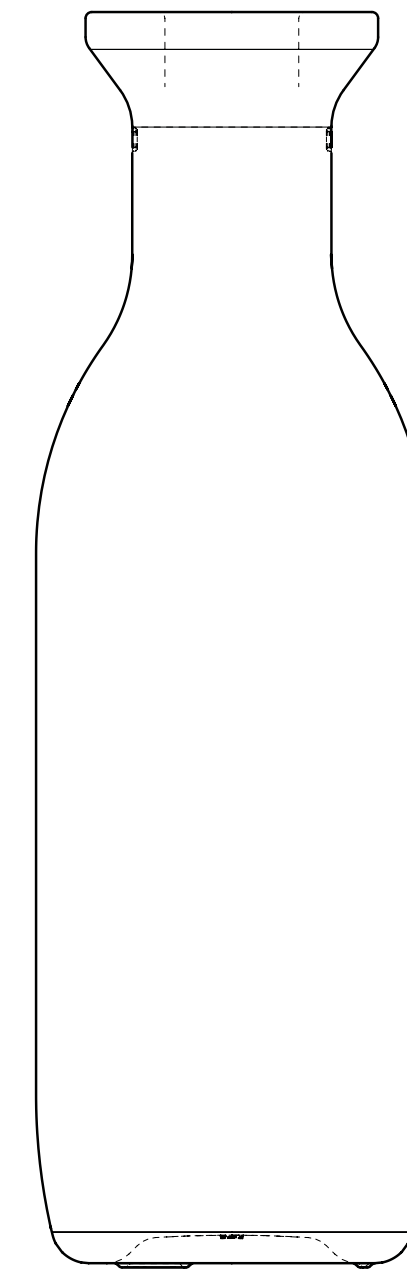

PANDORA

BOTTLE OF THE MONTH

HRASTNIK1860

PANDORA

Feminine rounded moon

Complement your rare spirits with an elliptical shape decanter. The Pandora bottle has rounded edges, curvaceous bottom and shows off its feminine fullness and sophisticated elegance. It is an impressive super premium decanter that fits perfectly in hand and with its weight feels classy.

I WOULD LIKE SPECIFICATIONS OR A SAMPLE.

MAIN FEATURES

Volume:	700 ml
Weight:	900 g
Finish:	Carnette
Quality standards:	Super premium

HRASTNIK1860

TECHNICAL SHEET

HRASTNIK1860

DECORATION POSSIBILITIES

SMALL BATCH RELEASE

ESTD. 1907

PANDORA

SINGLE MALT WHISKY

AGED 7 YEARS

PRODUCT OF IRELAND

700 ML | 40% Alc.

IT IS NOT A BOTTLE.
IT IS AN ADVENTURE.

HRASTNIK1860
DESIGN STUDIO