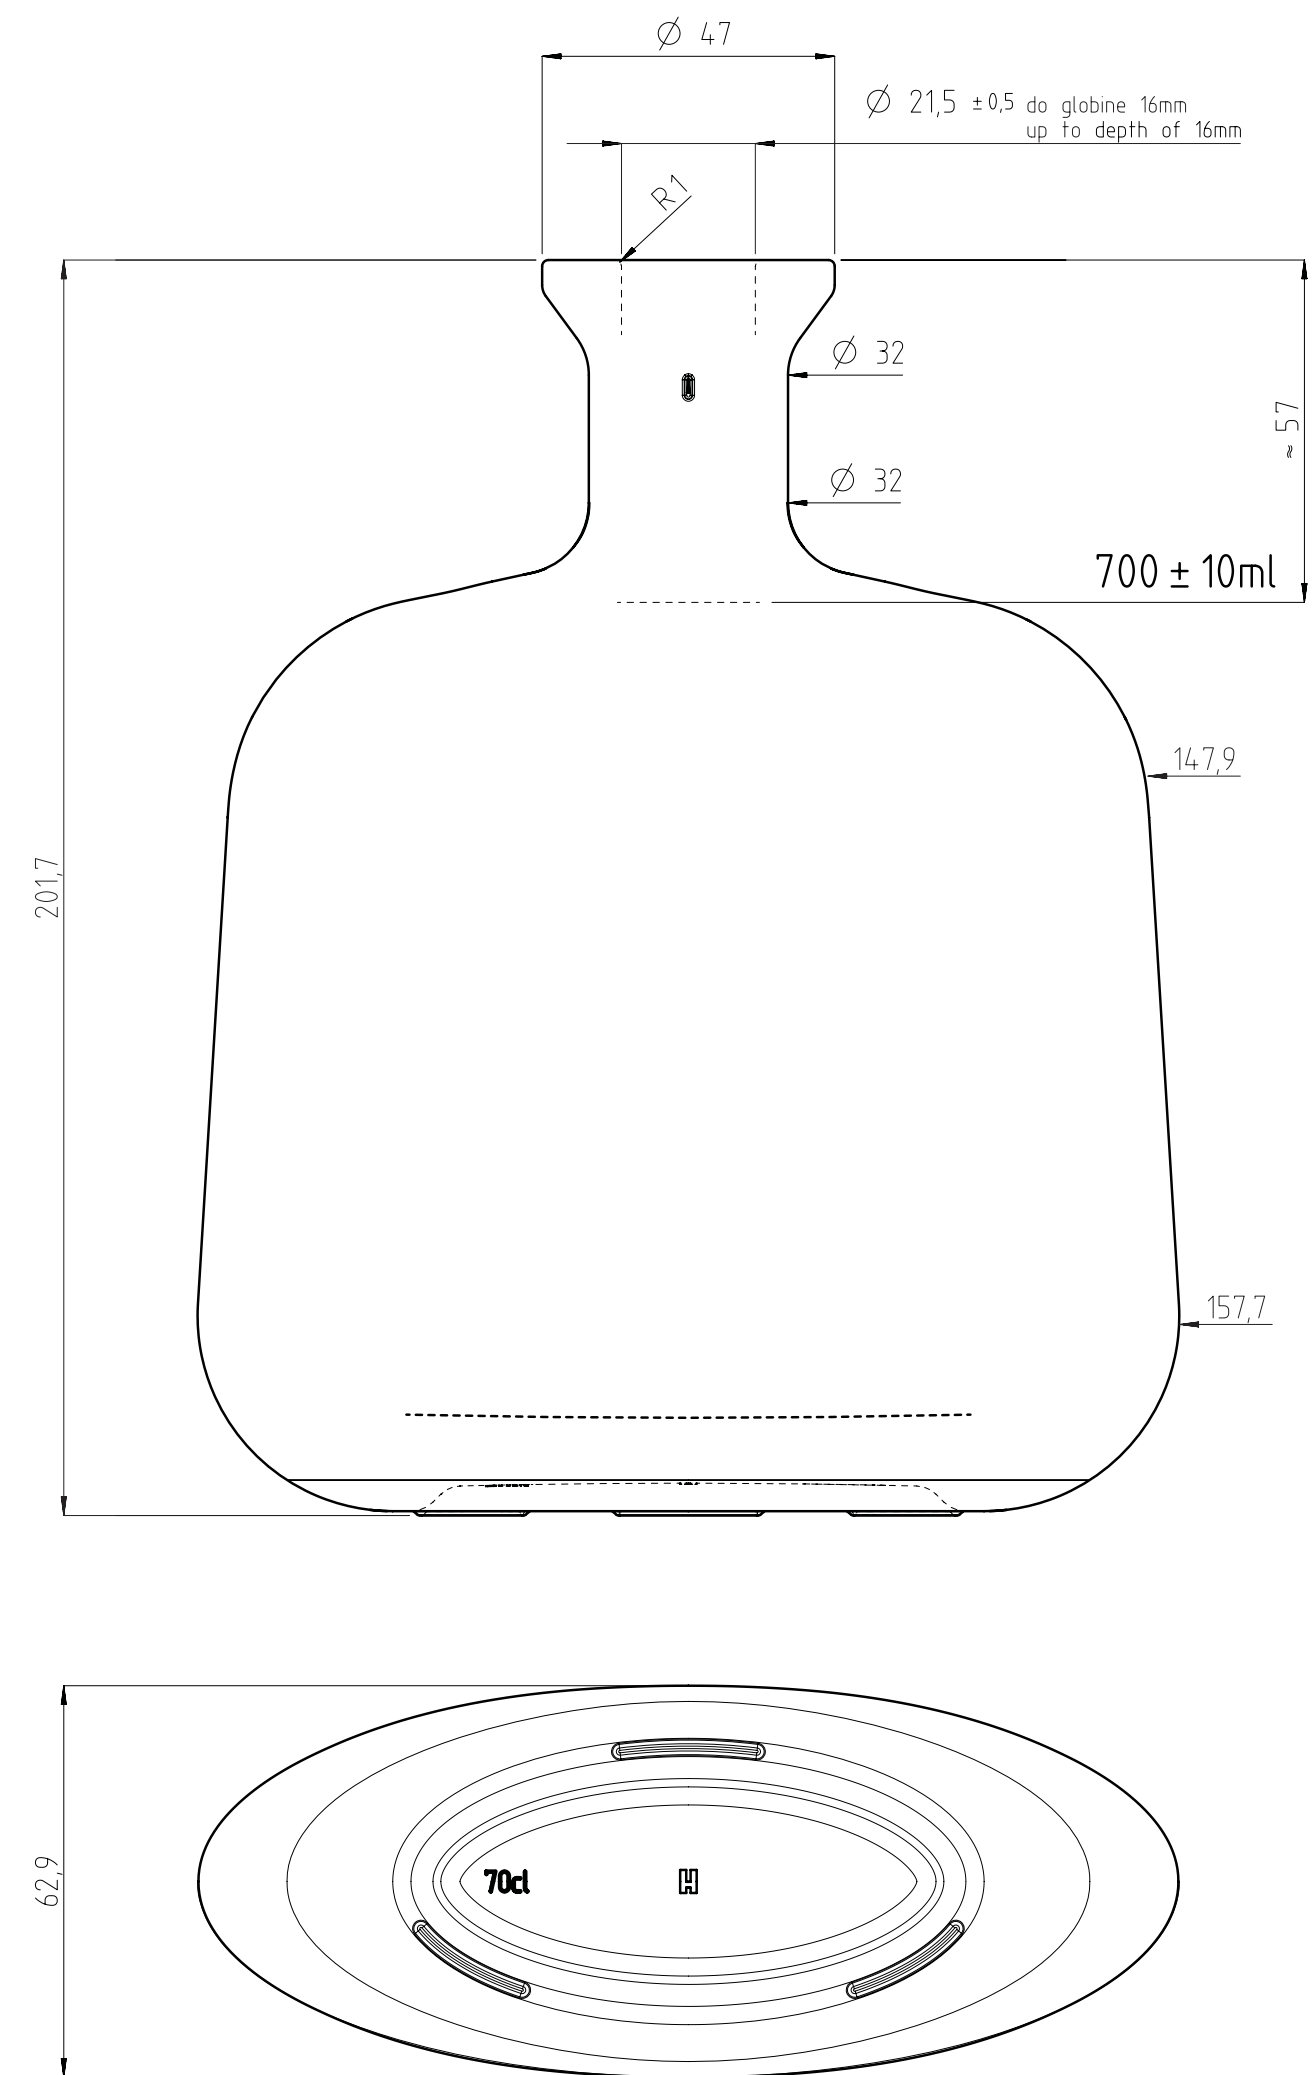

PANDORA

BOTTLE OF THE MONTH

HRASTNIK1860

PANDORA

Feminine rounded moon

Complement your rare spirits with an elliptical shape decanter. The Pandora bottle has rounded edges, curvaceous bottom and shows off its feminine fullness and sophisticated elegance. It is an impressive super premium decanter that fits perfectly in hand and with its weight feels classy.

I WOULD LIKE SPECIFICATIONS OR A SAMPLE.

MAIN FEATURES

Volume:	700 ml
Weight:	900 g
Finish:	Carnette
Quality standards:	Super premium

HRASTNIK1860

TECHNICAL SHEET

HRASTNIK1860

DECORATION POSSIBILITIES

SMALL BATCH RELEASE