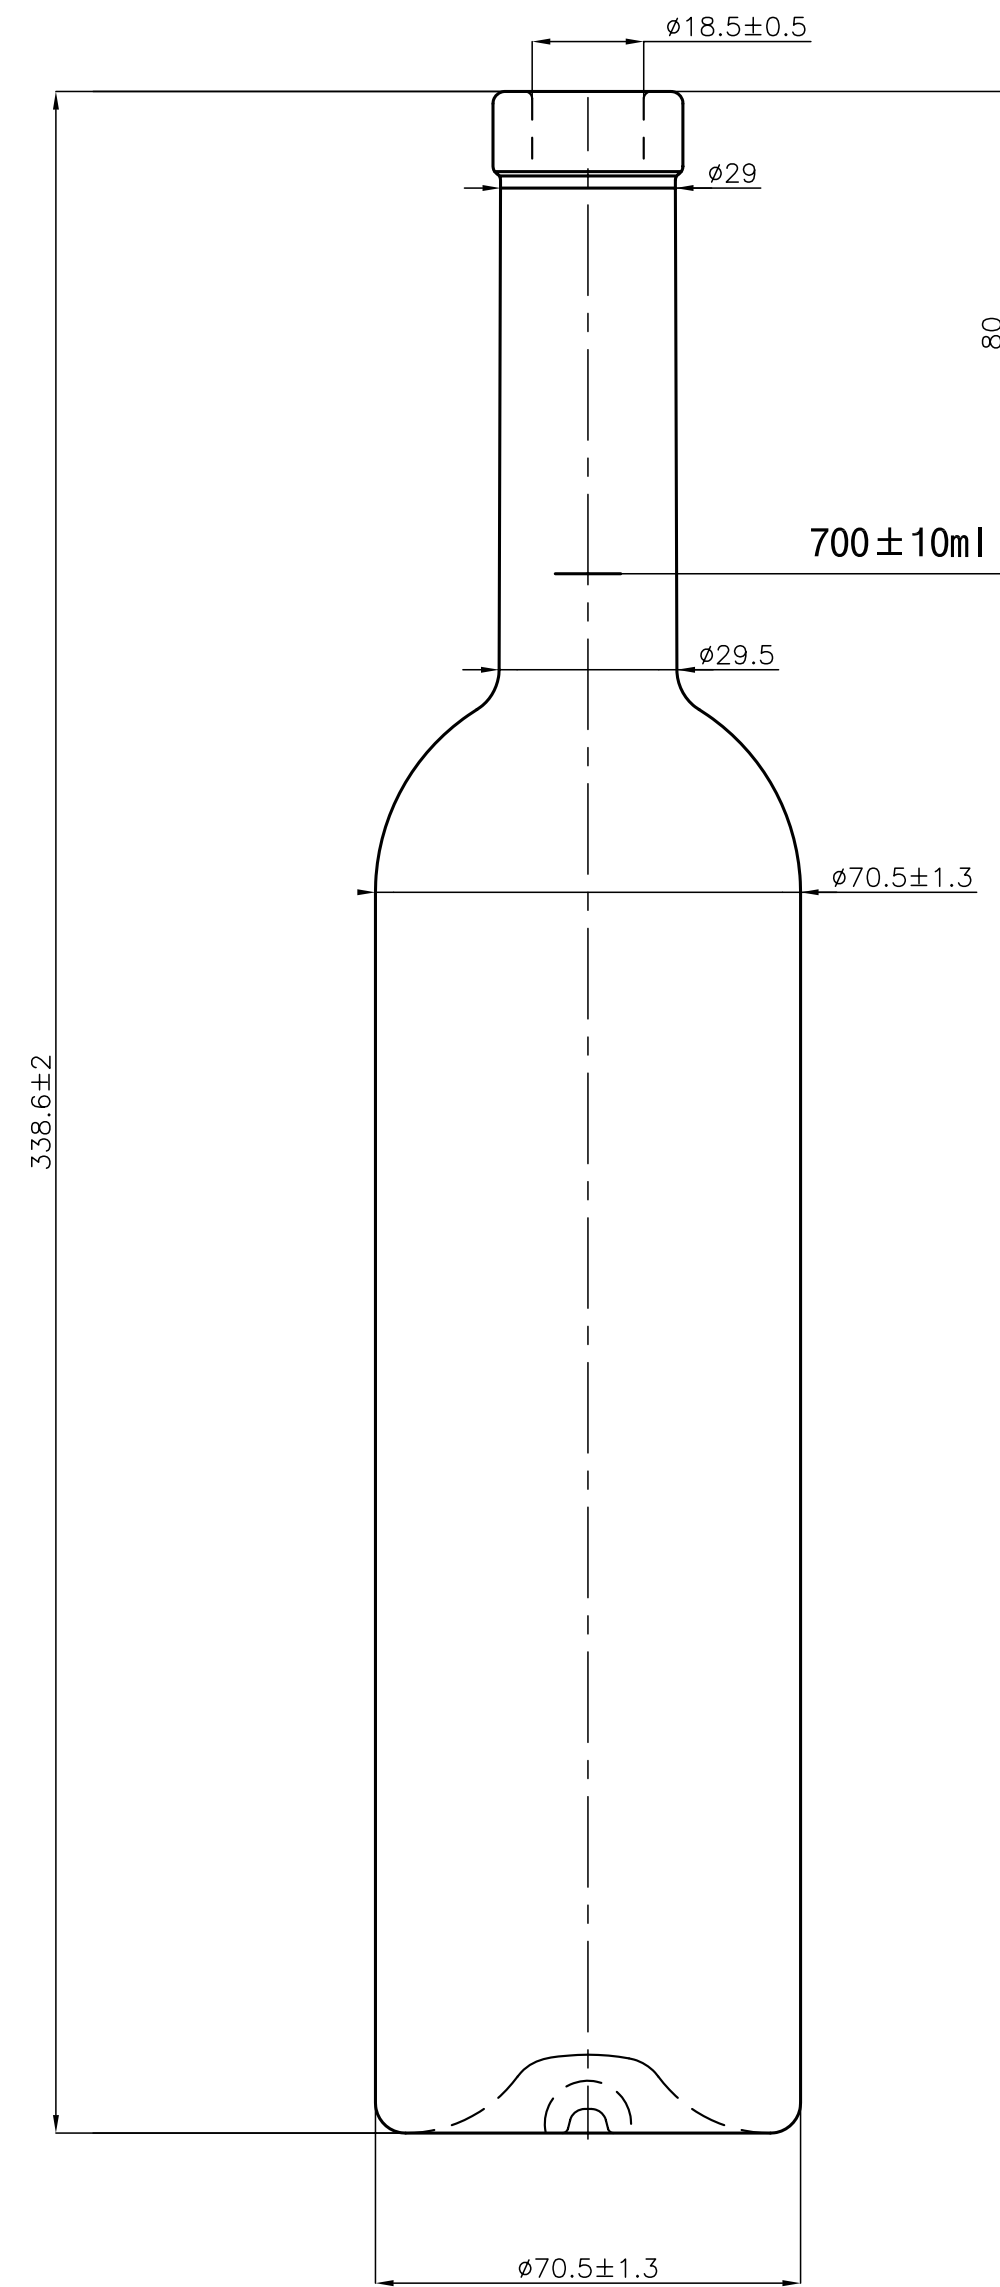

TECHNICAL SHEET

HRASTNIK1860