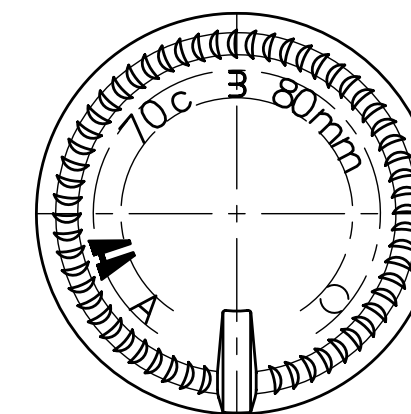

Bottom view