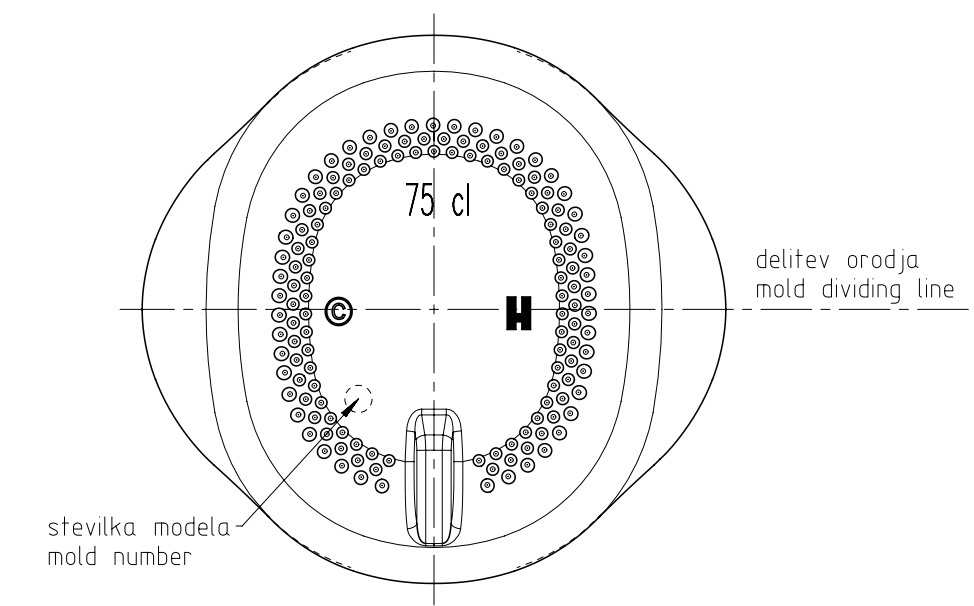

Pogled dna
Bottom view