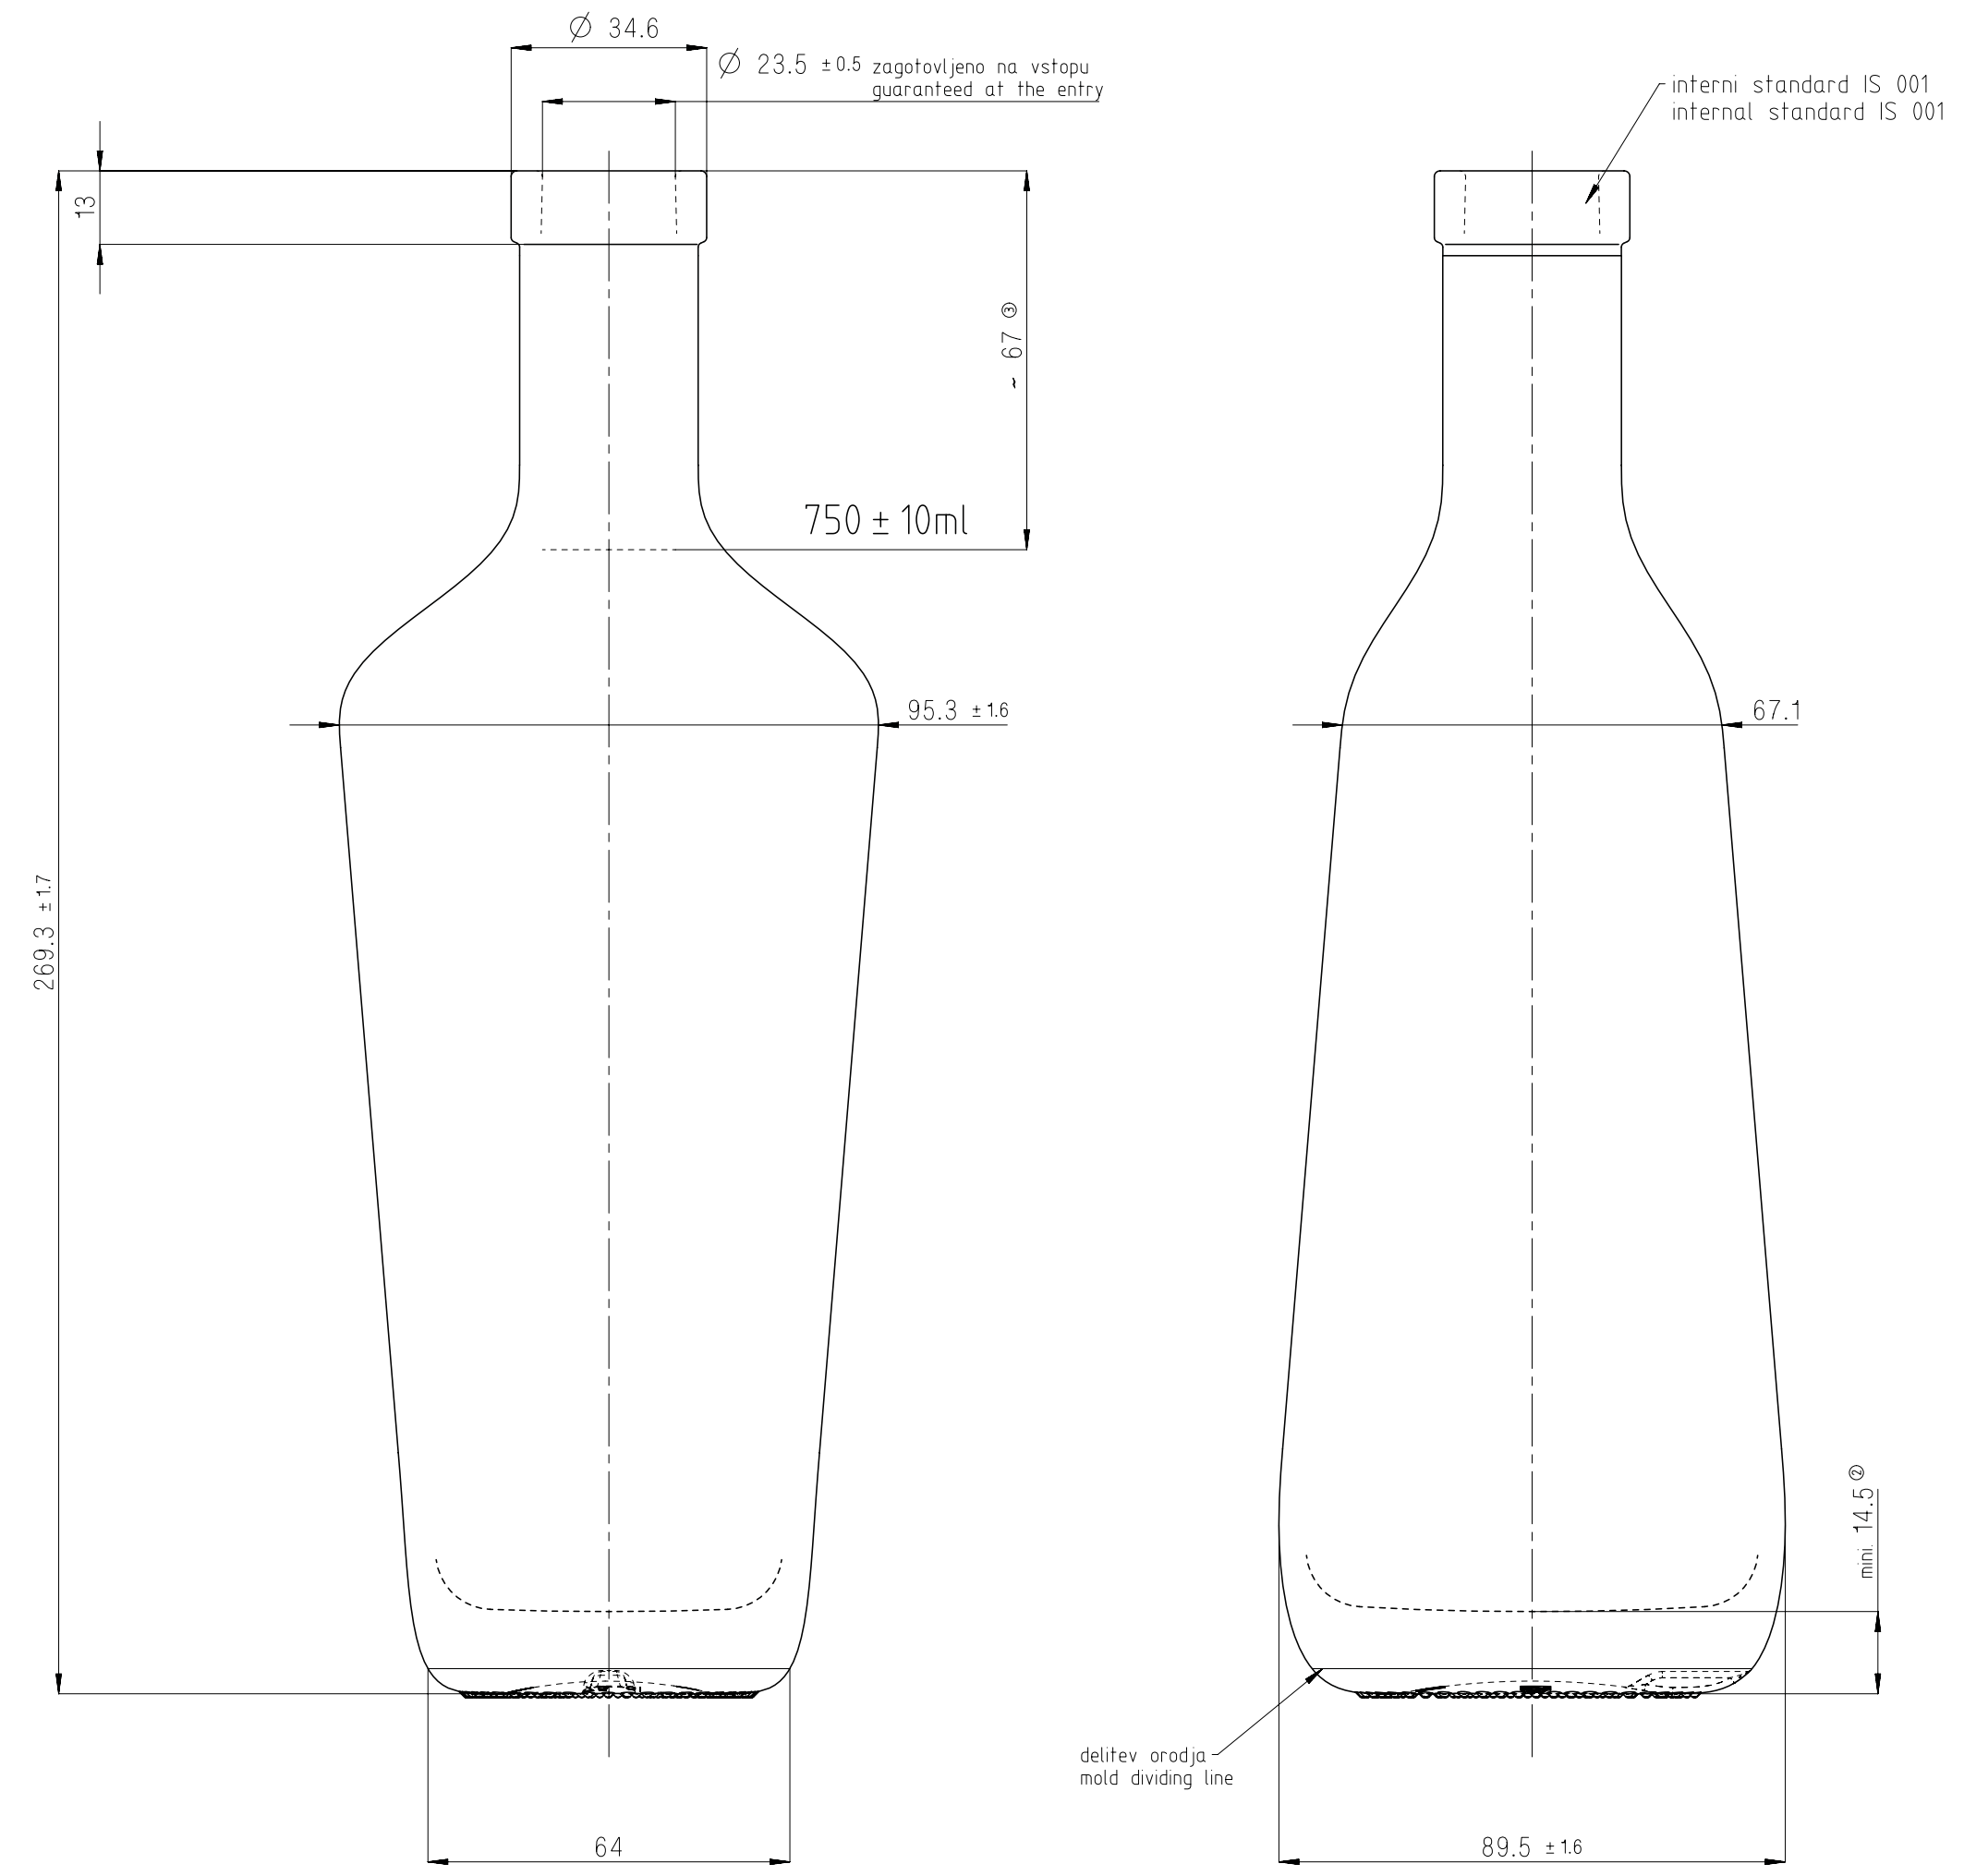

TECHNICAL SHEET