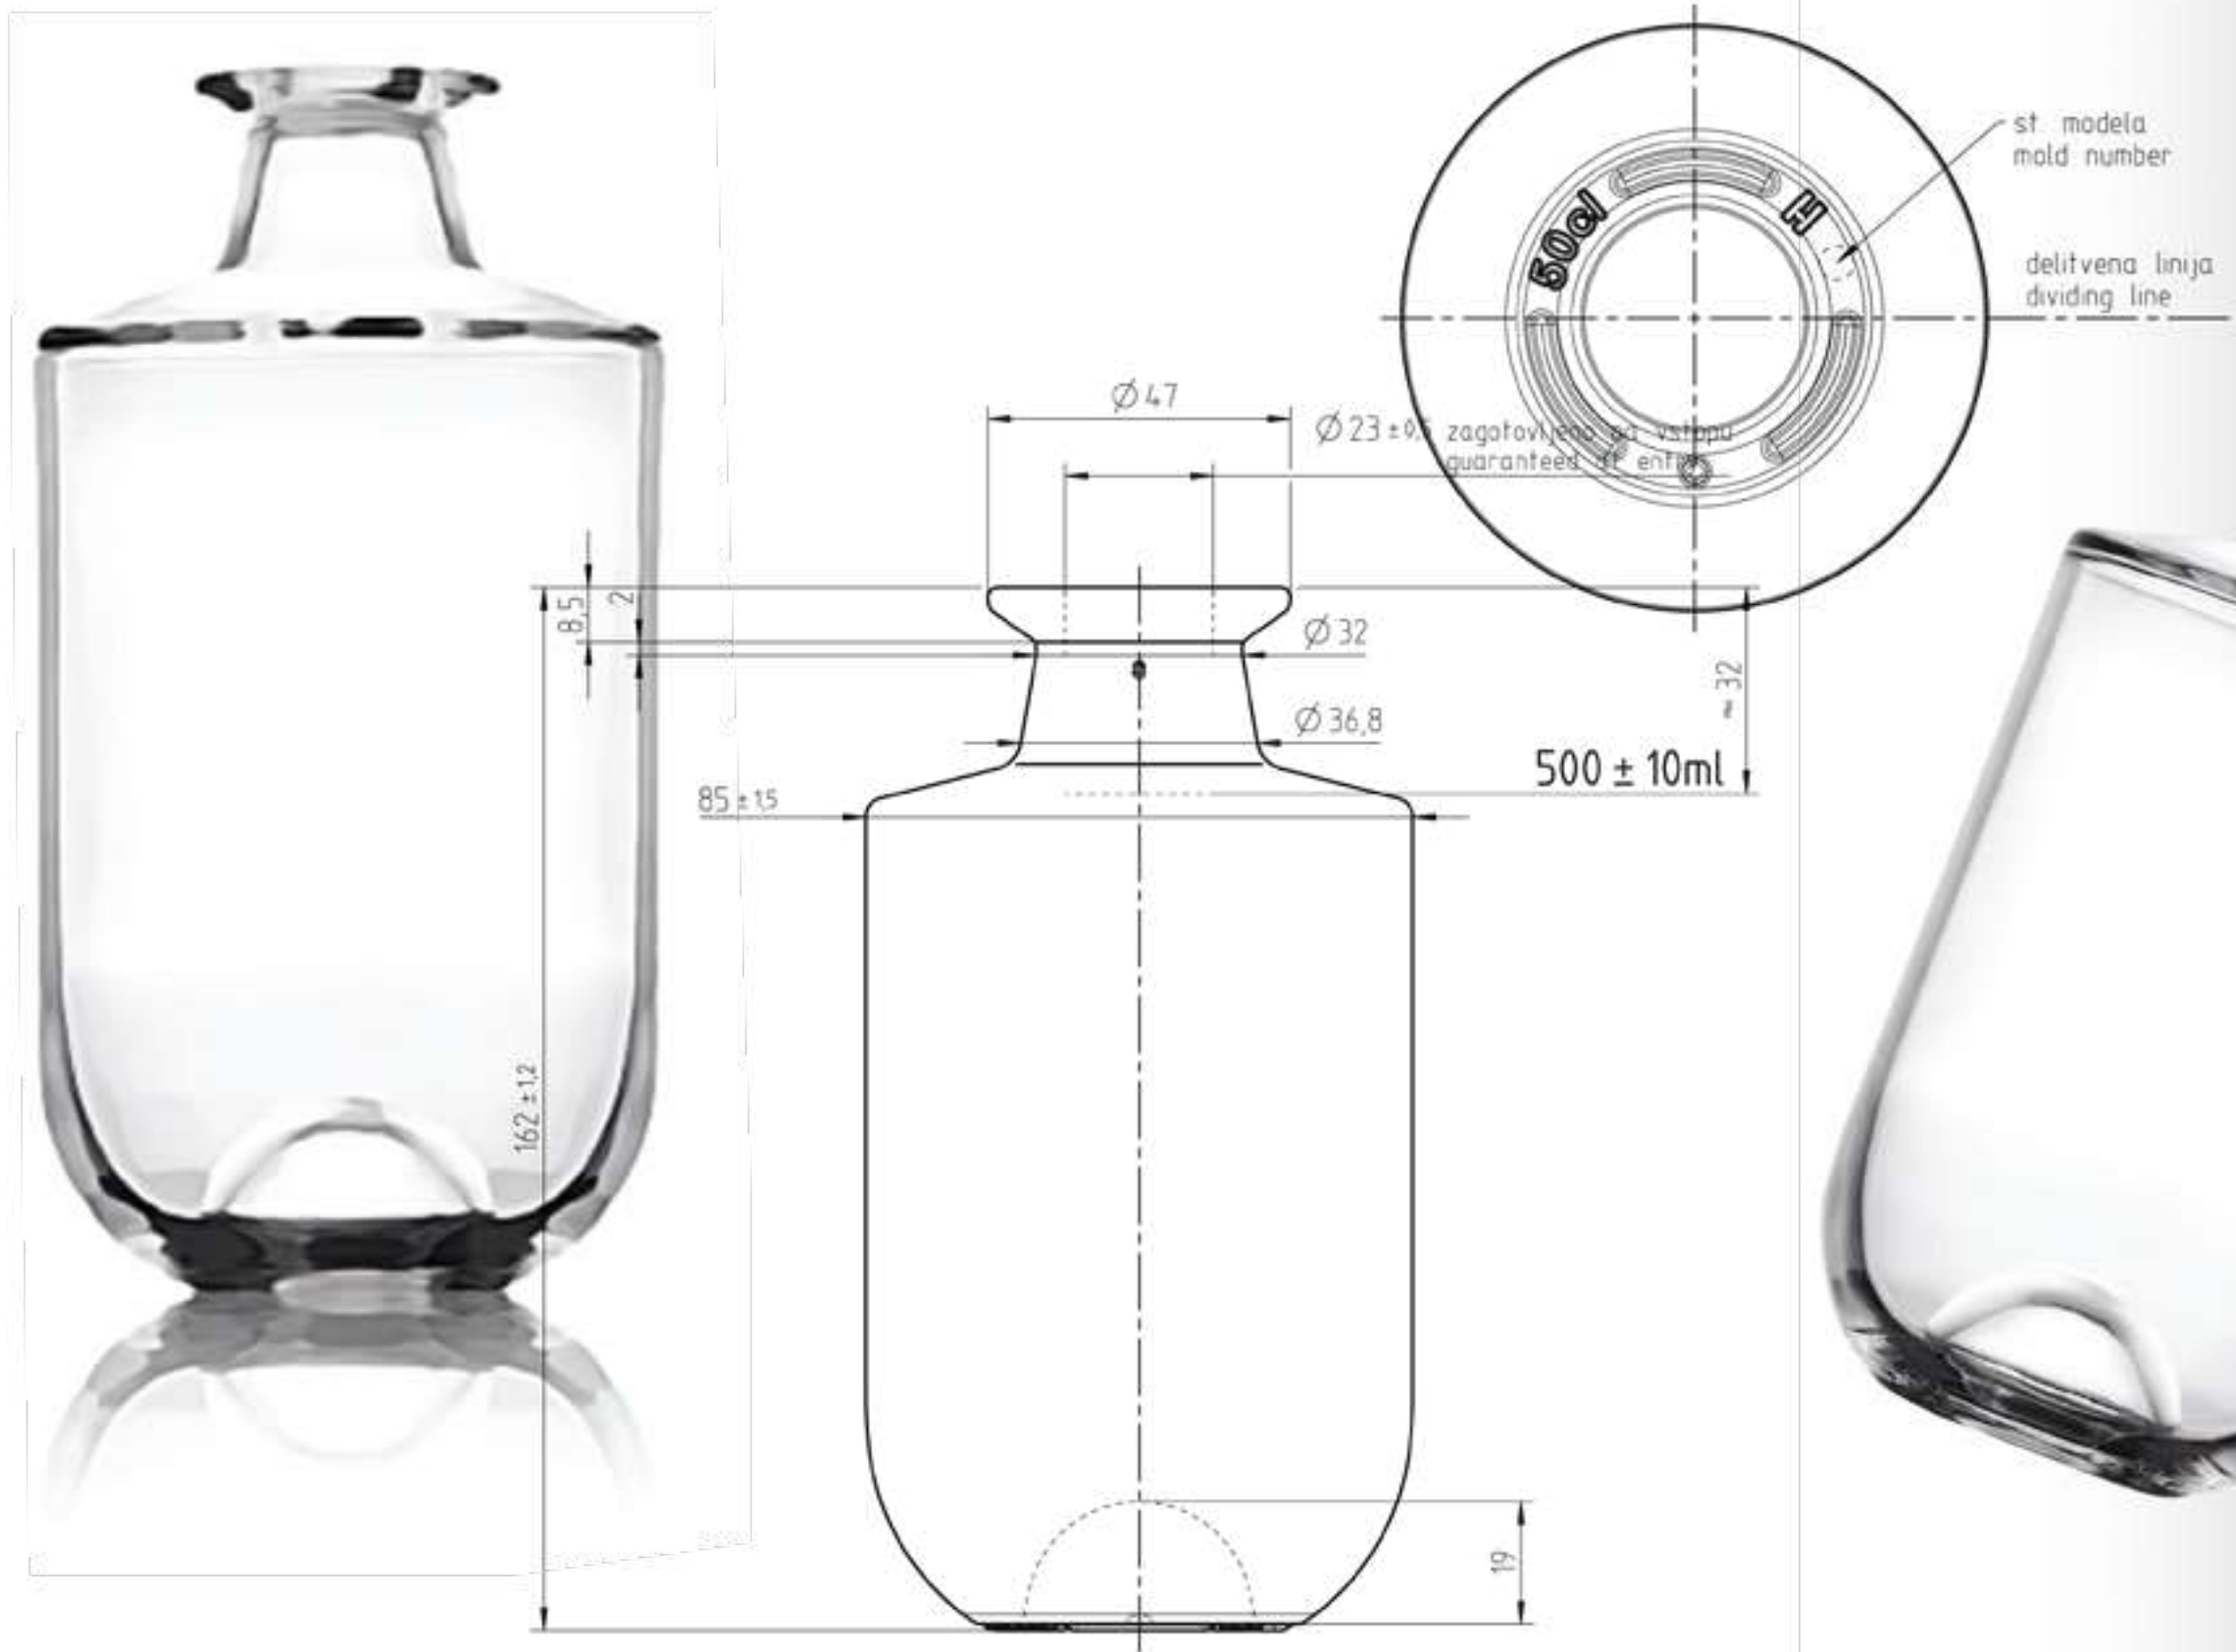

IT IS NOT A BOTTLE.
IT IS AN ADVENTURE.

HRASTNIK1860
DESIGN STUDIO

Embracing the
glass shapes
creatively.

GET YOUR NEW CONCEPT AND DESIGN HERE